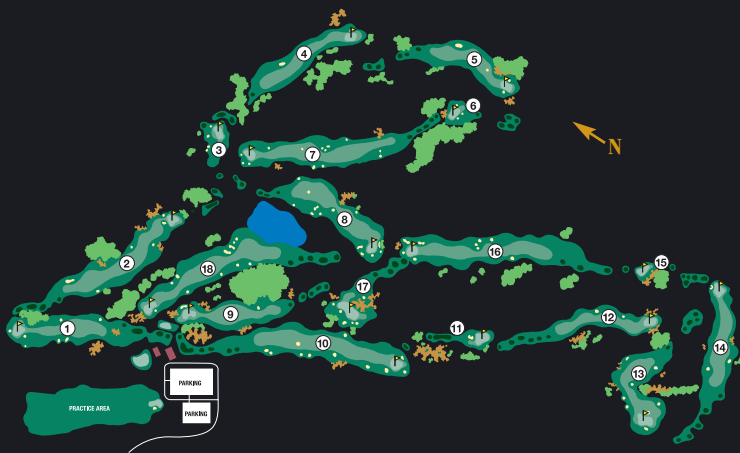

RCGA rules govern all play except where modified by the following local rules:

- Electric cars and pull carts shall not be taken into the natural environment areas that exist throughout the property. Hand carts and electric cars shall be kept on pathways and/or the prepared turf not closer than 35 feet to tee decks and green sites.
- All perimeter fencing denotes Out of Bounds throughout the course.
- Suspension of Play will be indicated by two blasts. All play shall be discontinued when play is suspended. Play will be resumed with one blast.
- All Blow-out Bunkers (Waste Areas) are to be played as the ball lies. Grounding of the club at address is permitted as is allowed by the Rules of Golf in these areas.
- All native grass and sand dune areas may be played as a lateral hazard and relief may be taken accordingly to speed play.
- Rakes shall be left within the sand bunkers after play.